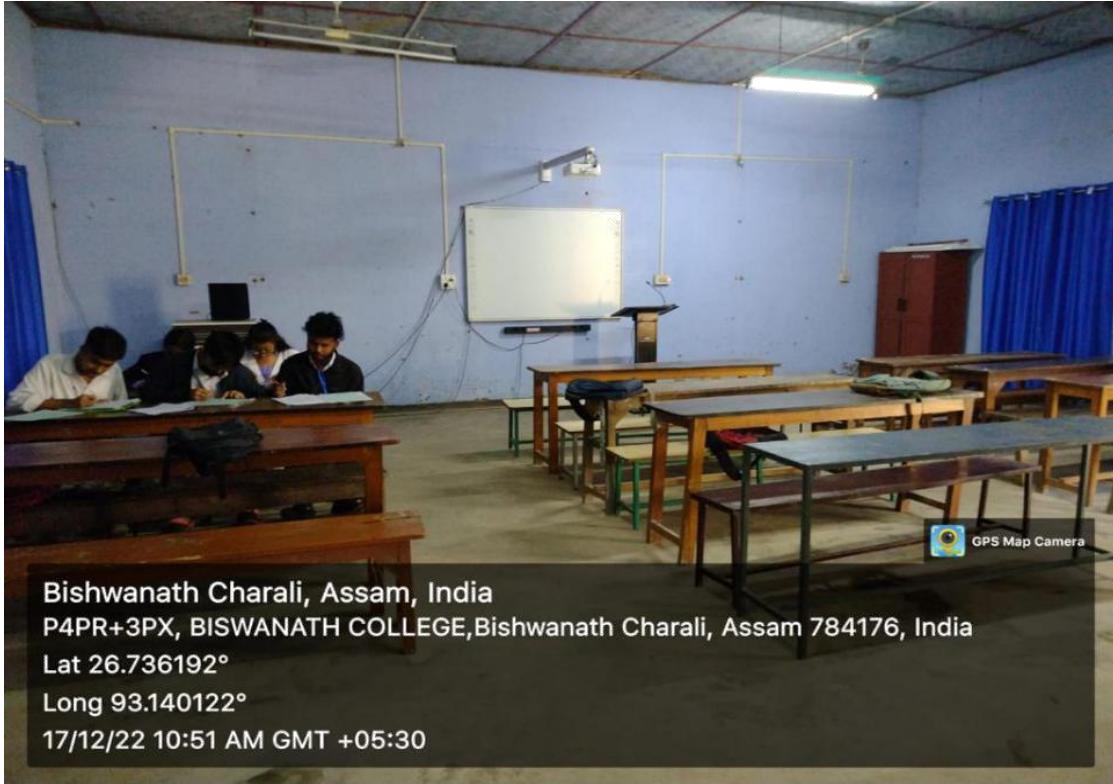

Room: Physics 2 (Smart Classroom)

(Dr. Chinta Mani Sharma)
Principal, Biswanath College

Principal,
Biswanath College, Charali